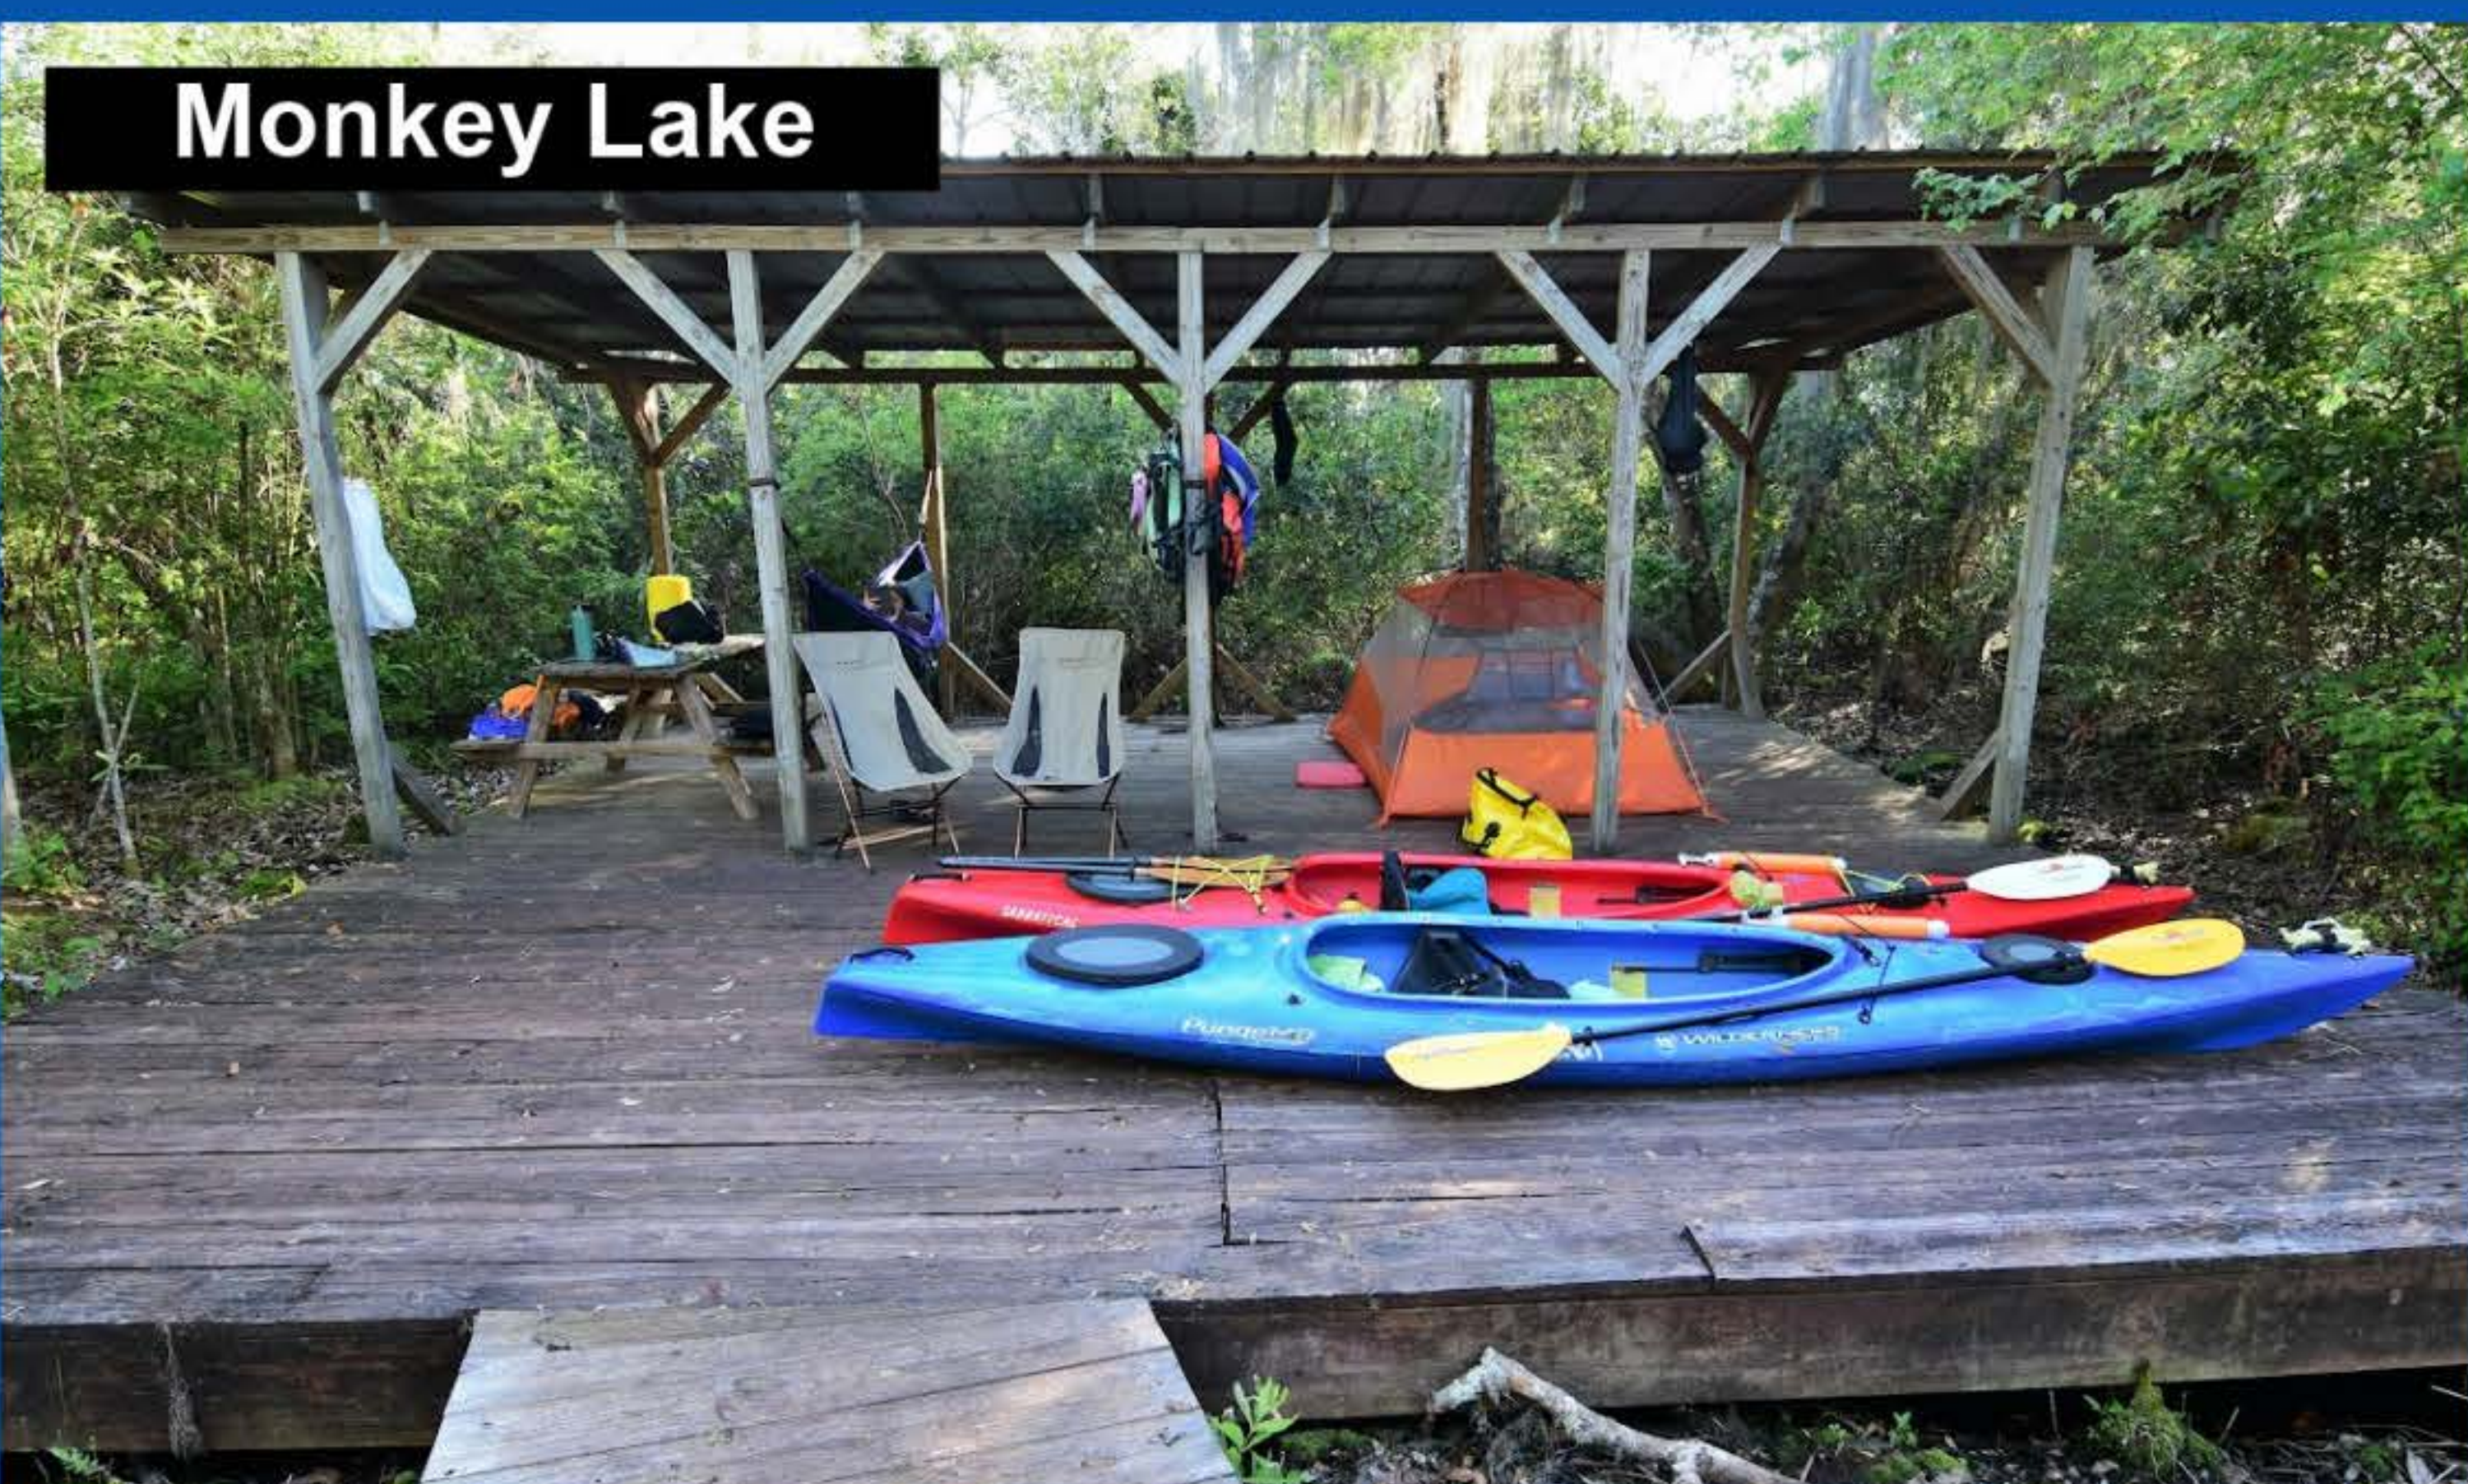

Cedar Hammock

Canal Run

Big Water

Maul Hammock

Coffee Bay

Bluff Lake

Monkey Lake

Round Top

Mixons Hammock

Floyds Island

Okefenokee NWR Paddle Campsites